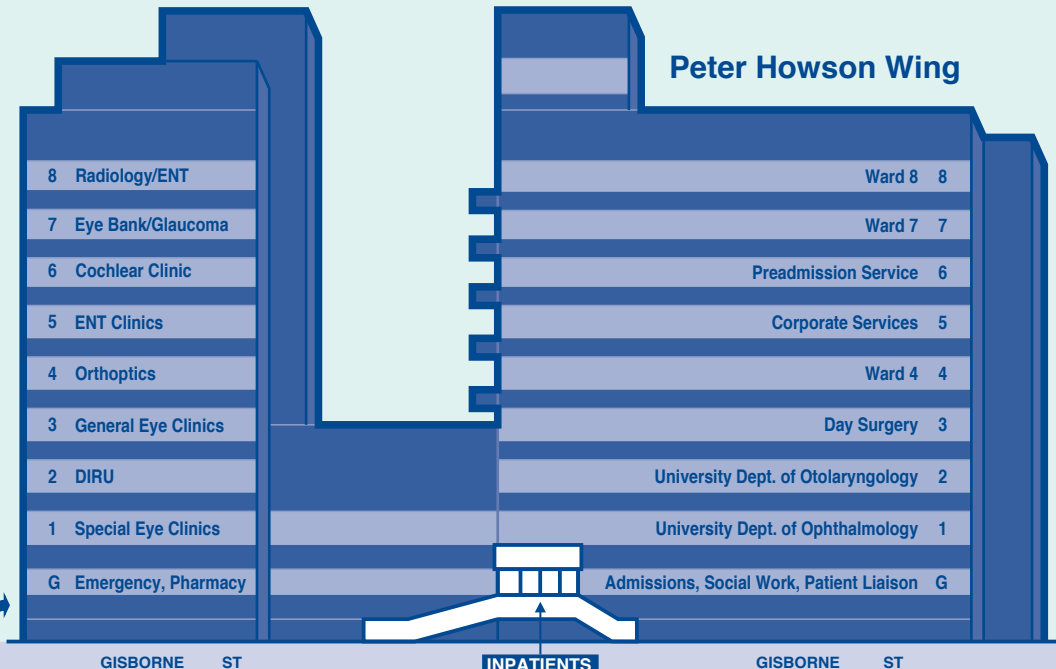

CARLTON GARDENS

VICTORIA ST

St. Vincents Hospital

St. Vincents Private

VICTORIA PDE

FITZROY ST

BRUNSWICK ST

23, 24, 30, 34

Fire Museum

Eye & Ear Hospital

EMERGENCY & OUTPATIENTS ENTRANCE

INPATIENTS ENTRANCE

Eastern Hill Fire Station

NICHOLSON ST

86, 96, City Circle

ALBERT ST

State Houses of Parliament

PARLIAMENT
Underground Rwy. Stn.

11, 12, 13, 42, 109

MACARTHUR ST

State Government Offices

LANSDOWNE ST

FITZROY GARDENS

Treasury Gardens

Eye & Ear Hospital Location Map

Eye & Ear Hospital Departments & Wards

Smorgon Family Wing

Peter Howson Wing

Please note that the
EMERGENCY & OUTPATIENTS ENTRANCE
is just around the corner off Morrison Place.